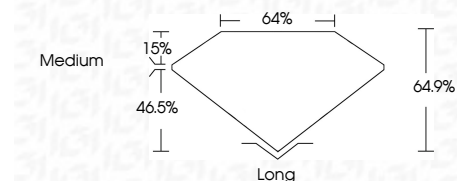

ELECTRONIC COPY

LG660484611
Report verification at igi.org

October 21, 2024

IGI Report Number **LG660484611**

Description **LABORATORY GROWN DIAMOND**

Shape and Cutting Style **EMERALD CUT**

Measurements **7.42 X 5.21 X 3.38 MM**

GRADING RESULTS

Carat Weight **1.26 CARAT**

Color Grade **E**

Clarity Grade **VVS 1**

ADDITIONAL GRADING INFORMATION

Polish **EXCELLENT**

Symmetry **EXCELLENT**

Fluorescence **NONE**

Inscription(s) **IGI LG660484611**

Comments: As Grown - No indication of post-growth treatment.

This Laboratory Grown Diamond was created by High Pressure High Temperature (HPHT) growth process.

Type II

October 21, 2024	IGI Report No LG660484611	EMERALD CUT	1.26 CARAT	E	VVS 1	64.9%	64%	Medium	Long	EXCELLENT	EXCELLENT	NONE	IGI LG660484611
7.42 X 5.21 X 3.38 MM	Carat Weight	Color Grade	Clarity Grade	Table	Depth	Grafs	Grafs	Grades	Cutlet	Polish	Symmetry	Fluorescence	Inscription(s)

Comments: As Grown - No indication of post-growth treatment.
This Laboratory Grown Diamond was created by High Pressure High Temperature (HPHT) growth process.
Type II

October 21, 2024
IGI Report Number **LG660484611**
Description **LABORATORY GROWN DIAMOND**
Shape and Cutting Style **EMERALD CUT**
Measurements **7.42 X 5.21 X 3.38 MM**